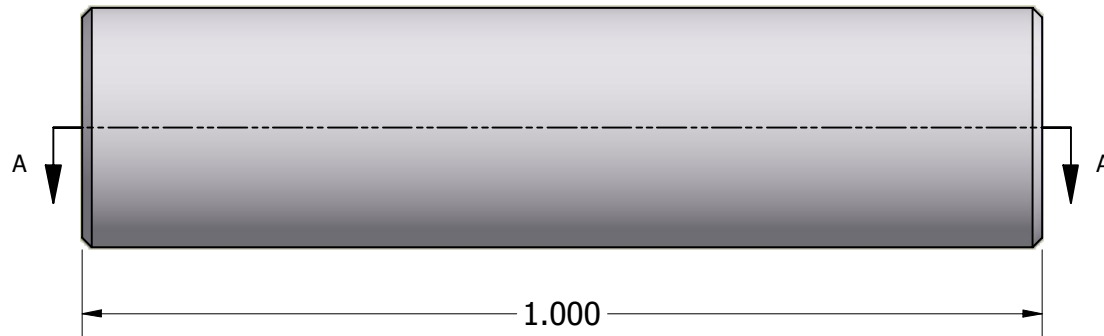

Ø.166 ^{+.010}
_{-.000}

SECTION A-A

ISO SCALE 3 : 1

1.000

.250

Tolerances Unless Otherwise Specified:

.xx Decimal: ± .02
.xxx Decimal: ± .005
Fraction: ± 1/64
Angle: ± 2°

LYN-TRON, INC.

Part Number:

AA6341-08-1.000

Description:

1/4 Round Spacer

Drawn By:

JEFFN

06/19/2010

Gauge:

Material:

Aluminum (RoHS)

Scale:

5 : 1