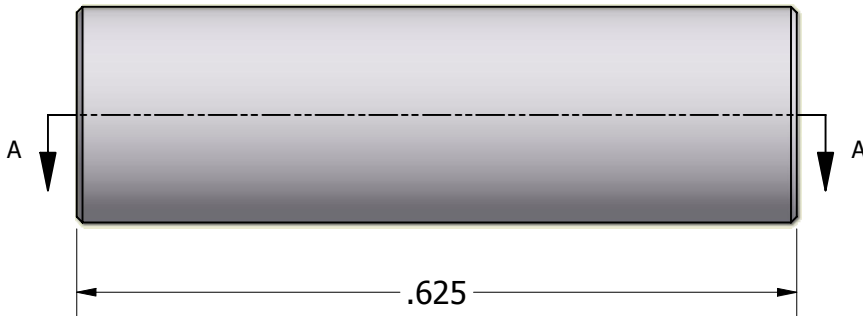

$\varnothing.114^{+.010}_{-.000}$

SECTION A-A

ISO SCALE 4 : 1

.625

.187

Tolerances Unless Otherwise Specified:

**.xx Decimal:** ± .02  
**.xxx Decimal:** ± .005  
**Fraction:** ± 1/64  
**Angle:** ± 2°

**LYN-TRON, INC.**

Part Number:

**AA6340-04-0.625**

Description:

**3/16 Round Spacer**

Drawn By:

**JEFFN**

**06/19/2010**

Gauge:

Material:

**Aluminum (RoHS)**

Scale:

**6 : 1**