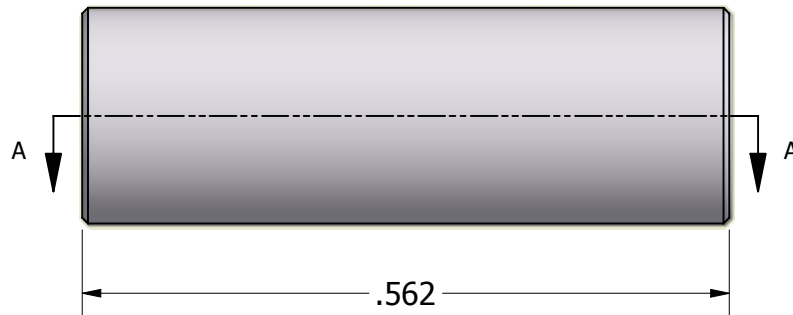

$\varnothing.114^{+.010}_{-.000}$

SECTION A-A

ISO SCALE 4 : 1

.562

.187

Tolerances Unless Otherwise Specified:

.xx Decimal: $\pm .02$
.xxx Decimal: $\pm .005$
Fraction: $\pm 1/64$
Angle: $\pm 2^\circ$

LYN-TRON, INC.

Part Number:

AA6340-04-0.562

Description:

3/16 Round Spacer

Drawn By:

JEFFN

06/19/2010

Gauge:

Material:

Aluminum (RoHS)

Scale:

6 : 1