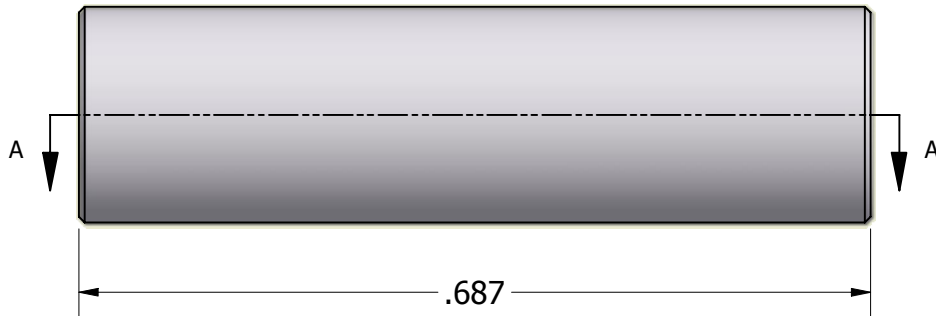

$\varnothing.088^{+.010}_{-.000}$

SECTION A-A

ISO SCALE 4 : 1

.687

.187

Tolerances Unless Otherwise Specified:

.xx Decimal: $\pm .02$
.xxx Decimal: $\pm .005$
Fraction: $\pm 1/64$
Angle: $\pm 2^\circ$

LYN-TRON, INC.

Part Number:

AA6340-02-0.687

Description:

3/16 Round Spacer

Drawn By:

JEFFN

06/19/2010

Gauge:

Material:

Aluminum (RoHS)

Scale:

6 : 1