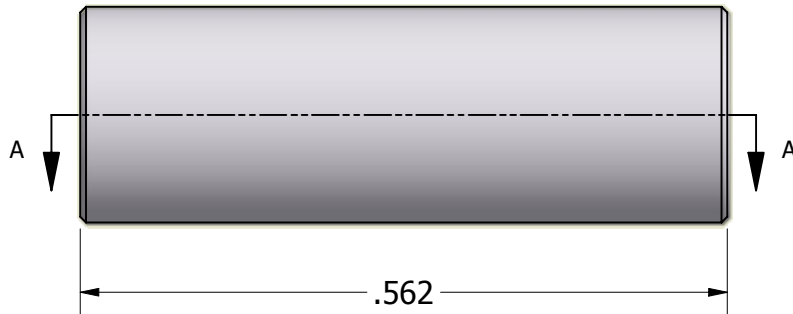

$\varnothing.088^{+.010}_{-.000}$

SECTION A-A

ISO SCALE 4 : 1

.562

.187

Tolerances Unless Otherwise Specified:

.xx Decimal: $\pm .02$
.xxx Decimal: $\pm .005$
Fraction: $\pm 1/64$
Angle: $\pm 2^\circ$

LYN-TRON, INC.

Part Number:

AA6340-02-0.562

Description:

3/16 Round Spacer

Drawn By:

JEFFN

06/19/2010

Gauge:

Material:

Aluminum (RoHS)

Scale:

6 : 1