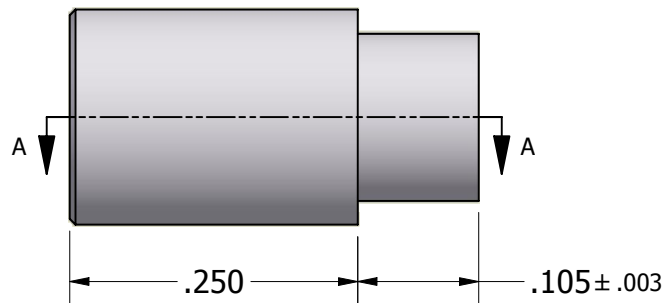

ISO SCALE 2 : 1

Tolerances Unless Otherwise Specified:

.xx Decimal: $\pm .02$
 .xxx Decimal: $\pm .005$
 Fraction: $\pm 1/64$
 Angle: $\pm 2^\circ$

LYN-TRON, INC.

Part Number:

AA6315B-0.250

Description:

3/16 Round Swage Spacer

Drawn By:

COURTNEYS05/10/2011

Gauge:

Material:

Aluminum (RoHS)

Scale:

6 : 1