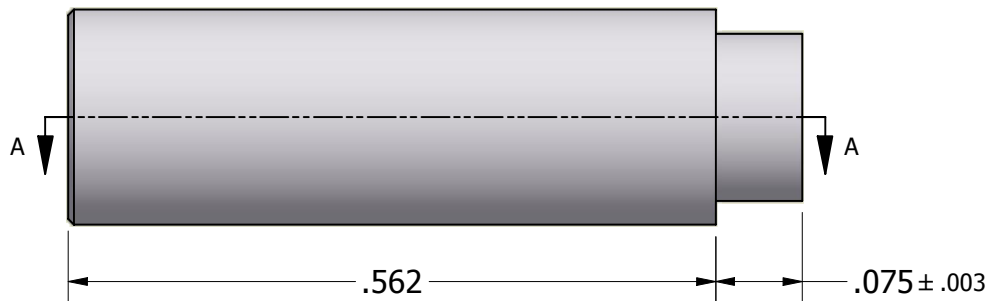

ISO SCALE 2 : 1

Tolerances Unless Otherwise Specified:

.xx Decimal: $\pm .02$
 .xxx Decimal: $\pm .005$
 Fraction: $\pm 1/64$
 Angle: $\pm 2^\circ$

LYN-TRON, INC.

Part Number:

AA6315A-0.562

Description:

3/16 Round Swage Spacer

Drawn By:

COURTNEYS05/10/2011

Gauge:

Material:

Aluminum (RoHS)

Scale:

6 : 1