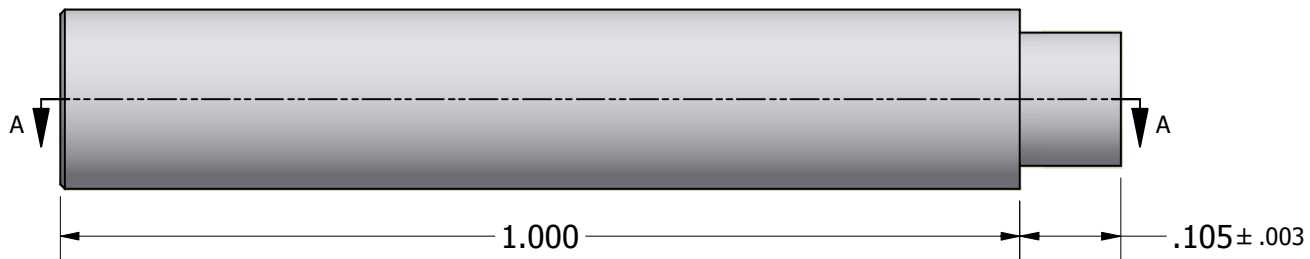

ISO SCALE 2 : 1

Tolerances Unless Otherwise Specified:

.xx Decimal: $\pm .02$
 .xxx Decimal: $\pm .005$
 Fraction: $\pm 1/64$
 Angle: $\pm 2^\circ$

LYN-TRON, INC.

Part Number:

AA6304B-1.000

Description:

3/16 Round Swage Spacer

Drawn By:

COURTNEYS07/02/2010

Gauge:

Material:

Aluminum (RoHS)

Scale:

5 : 1