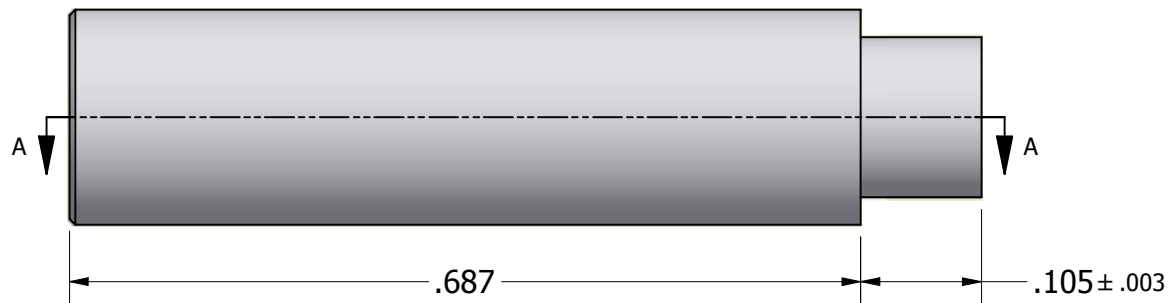

ISO SCALE 2 : 1

Tolerances Unless Otherwise Specified:

.xx Decimal: $\pm .02$
 .xxx Decimal: $\pm .005$
 Fraction: $\pm 1/64$
 Angle: $\pm 2^\circ$

LYN-TRON, INC.

Part Number:

AA6304B-0.687

Description:

3/16 Round Swage Spacer

Drawn By:

COURTNEYS07/02/2010

Gauge:

Material:

Aluminum (RoHS)

Scale:

6 : 1