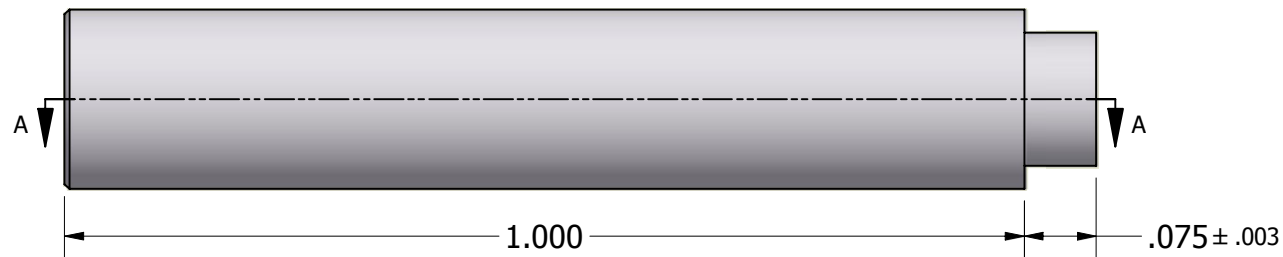

ISO SCALE 2 : 1

Tolerances Unless Otherwise Specified:

.xx Decimal: $\pm .02$
.xxx Decimal: $\pm .005$
Fraction: $\pm 1/64$
Angle: $\pm 2^\circ$

LYN-TRON, INC.

Part Number:

AA6304A-1.000

Description:

3/16 Round Swage Spacer

Drawn By:

COURTNEYS07/02/2010

Gauge:

Material:

Aluminum (RoHS)

Scale:

5 : 1